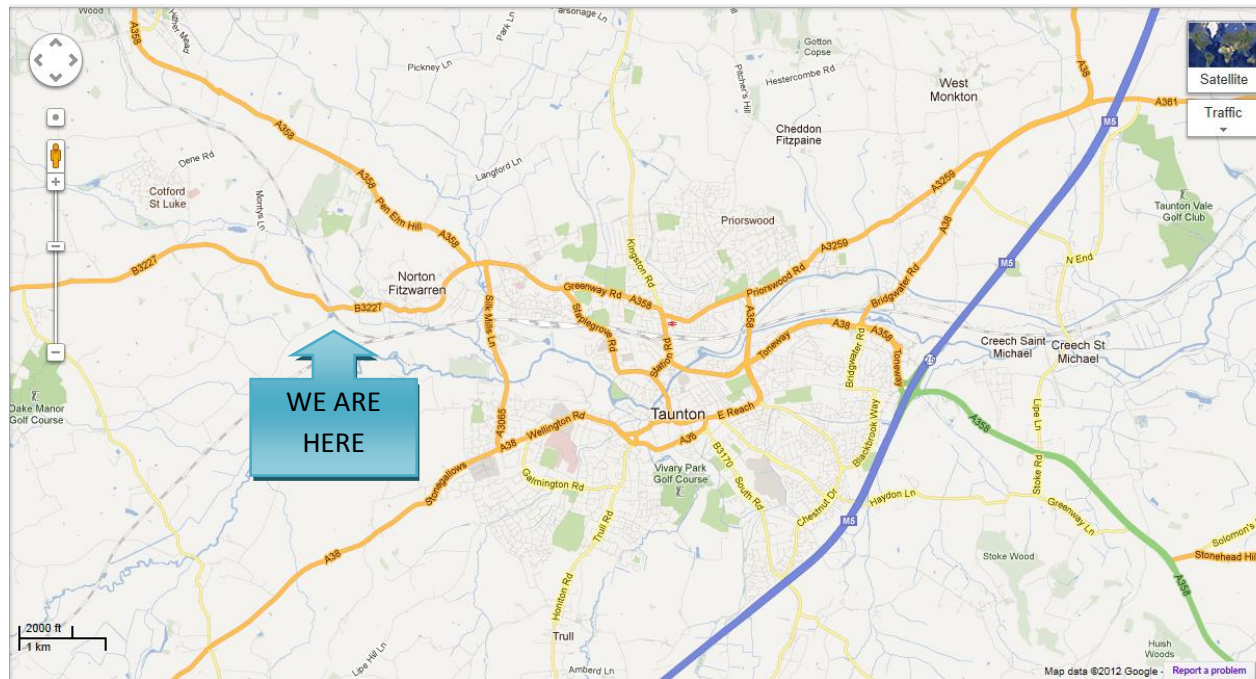

Battle of Britain Living History Show 2013

How to Find Us

WSRA FIELDS, NORTON FITZWARREN, TAUNTON, SOMERSET, TA4 1BH

DIRECTIONS FROM M5 J25: Follow the A358 signposted towards Minehead. At the Cross Keys Roundabout (Cross Keys pub on the right) take the B3227 signposted towards Milverton. Pass through Norton Fitzwarren village and turn left immediately past the railway bridge. The showground entrance is on the left a short distance along this road.